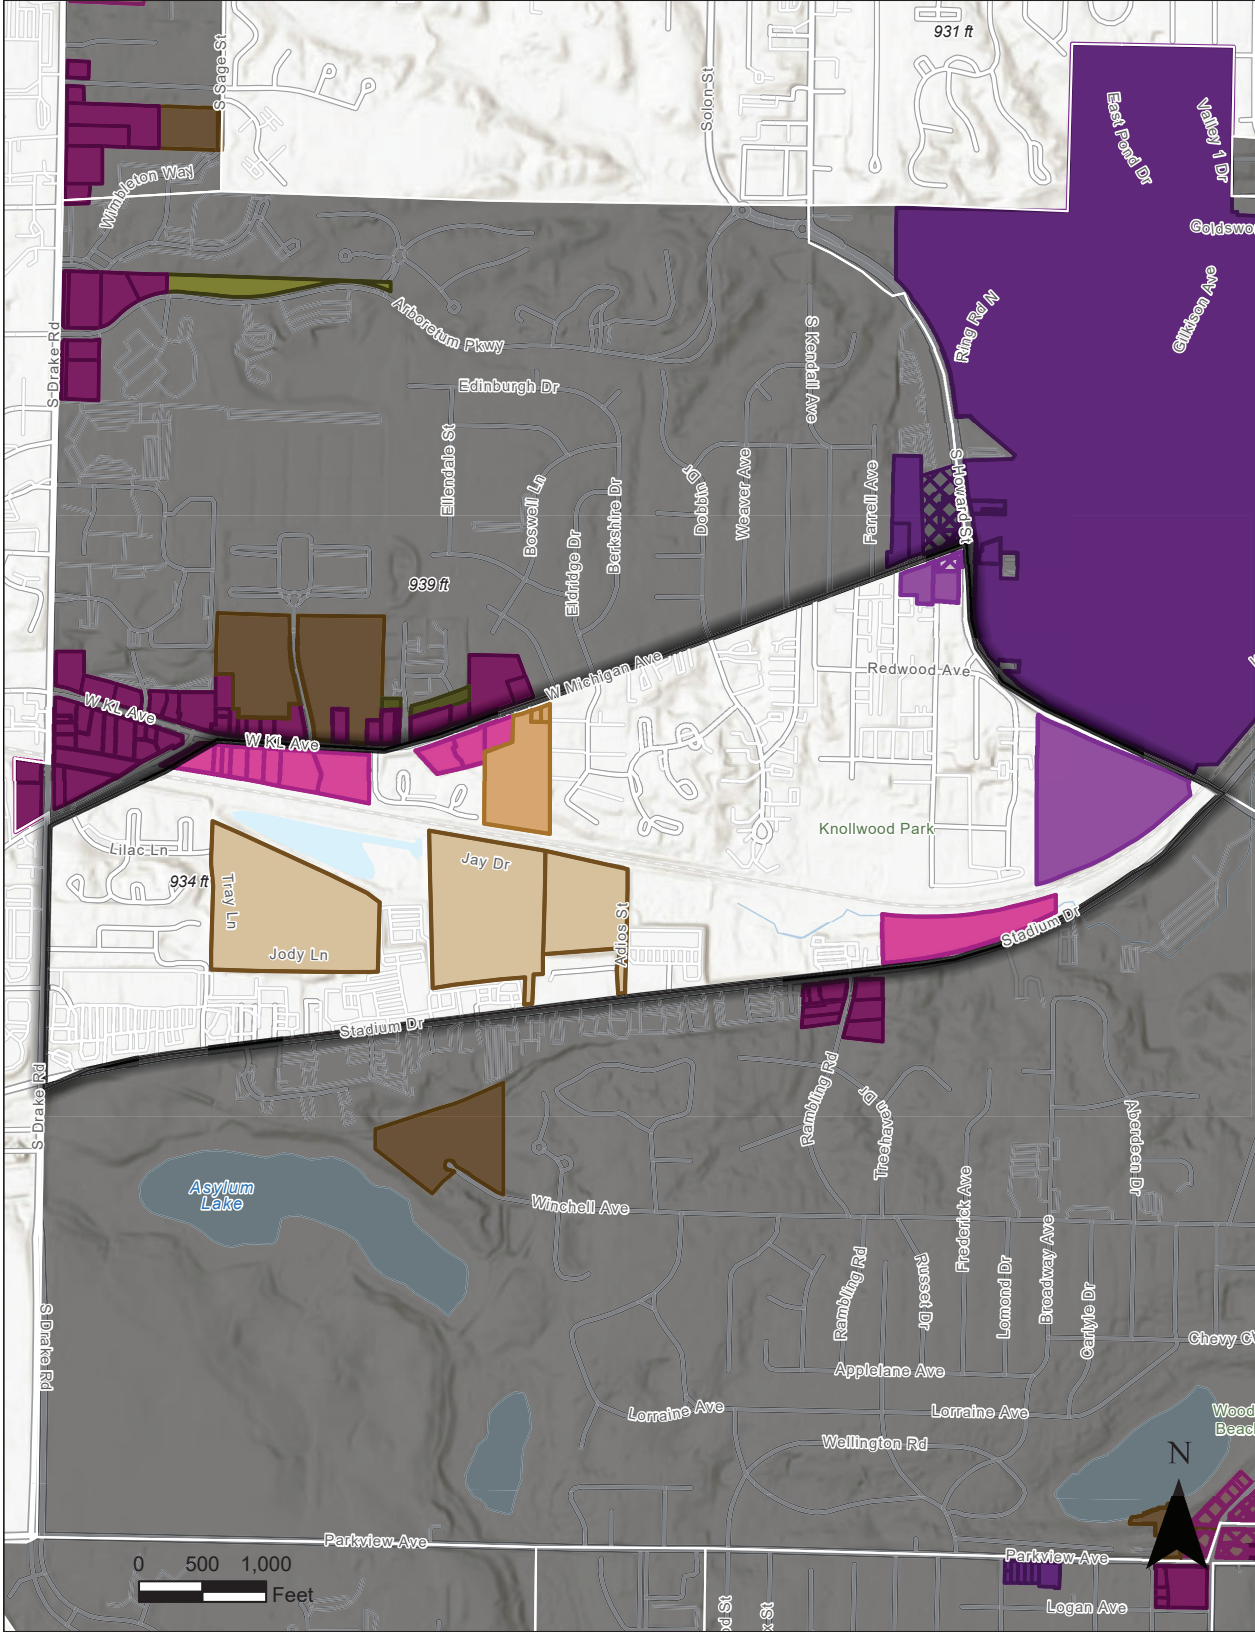

Neighborhood: Knollwood

Proposed Zoning

- CC2
- LW1
- Neighborhood Node
- RM15
- RM36

MAP DESCRIPTION:

This map shows parcels and their proposed zoning district. Parcels not shown on the map are not being considered for rezoning.

DISCLAIMER:

This map is a user-generated public output from a mapping software and is for reference only. Data layers on this map may or may not be accurate, current, or otherwise reliable. **THIS MAP IS NOT TO BE USED FOR NAVIGATION.** The changes shown on this map have not been finalized.

Learn about Proposed Updates to the

Zoning Code & Map

This project includes changes to commercial zoning districts & commercial development standards.

Review these changes at www.imaginekalamazoo.com/projects/zoningupdates.

These changes are intended to:

- Update old or out-of-date standards, some which were created in 2005.
- Align the Zoning Code with Imagine Kalamazoo & the 2025 Master Plan.
- Support economic development & community investment through better written & streamlined rules.

Utilice este código QR para esta información en español.

QUESTIONS? Contact 311 - OR - Christina Anderson, City Planner/CPED Deputy Director. andersonc@kalamazoozoning.org