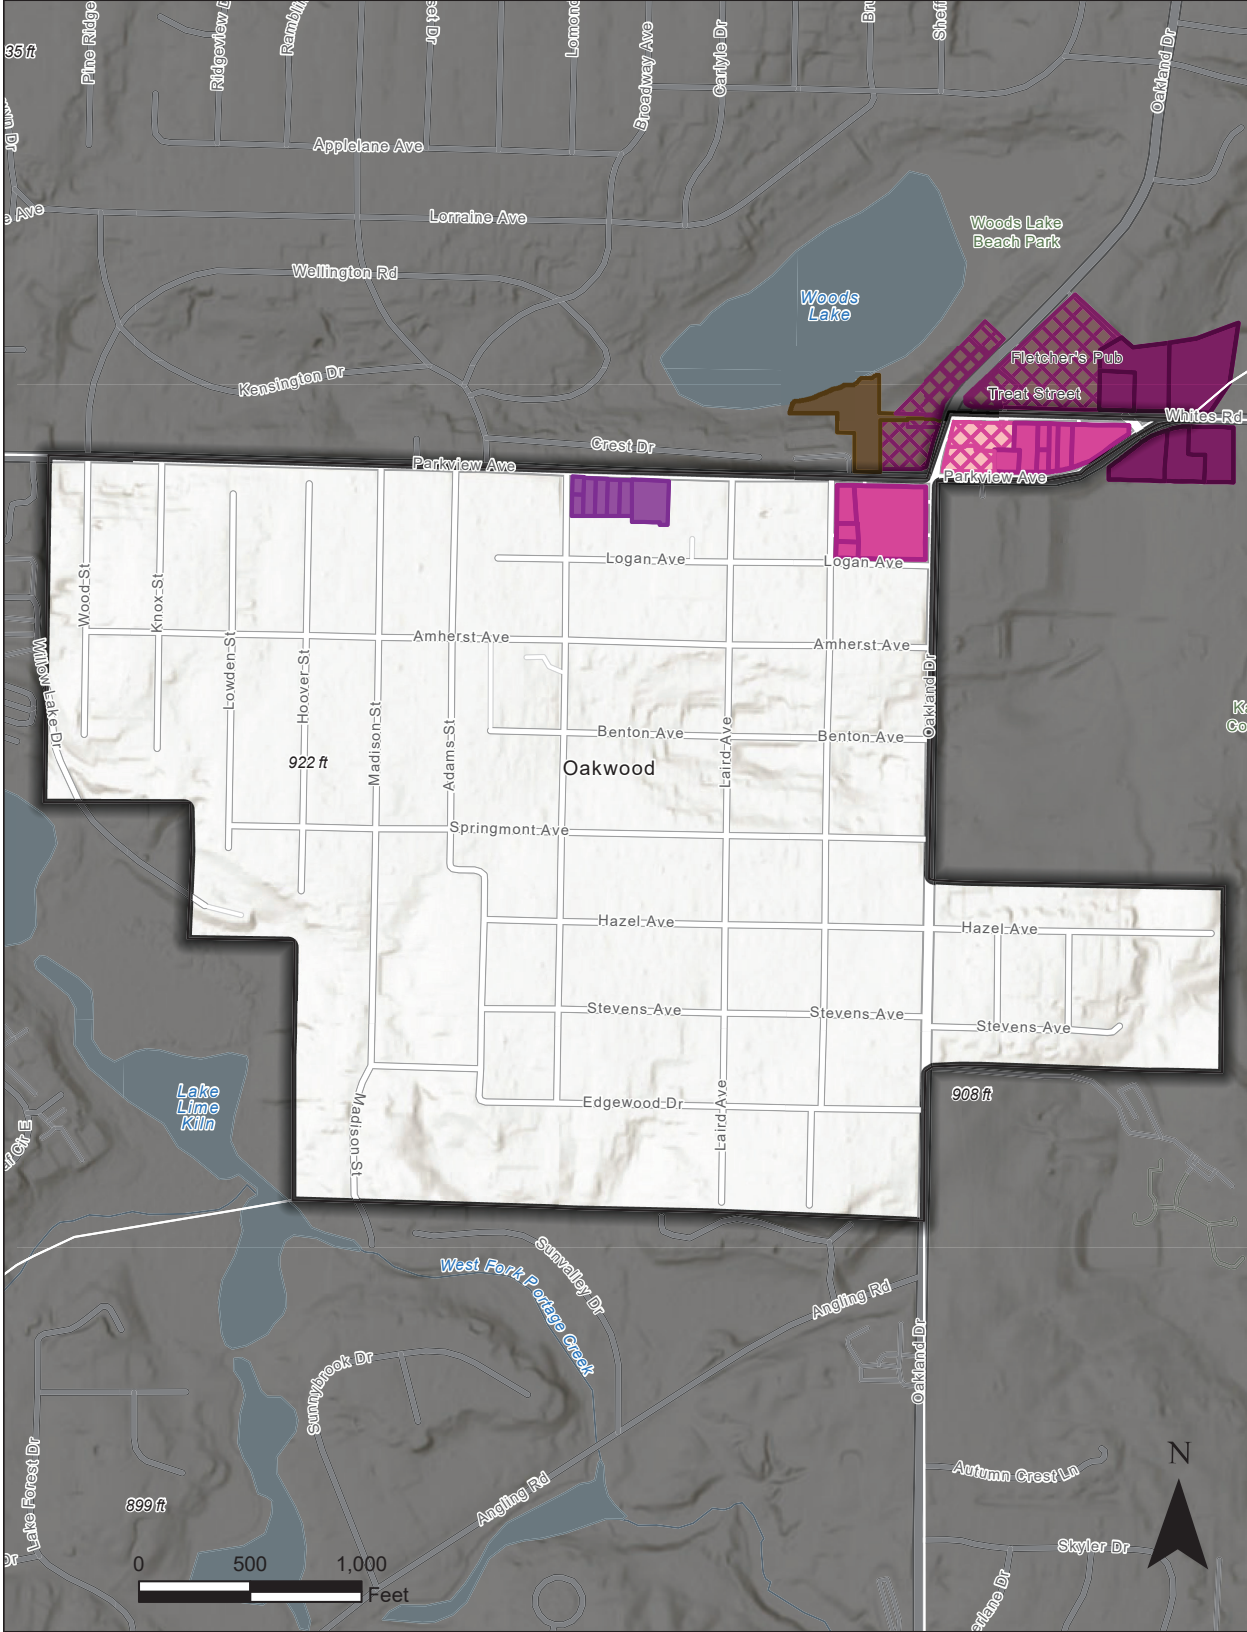

Neighborhood: Oakwood

Proposed Zoning

-  CC2
-  Commercial Node
-  LW1
-  Neighborhood

MAP DESCRIPTION:

This map shows parcels and their proposed zoning district. Parcels not shown on the map are not being considered for rezoning.

DISCLAIMER:

This map is a user-generated public output from a mapping software and is for reference only. Data layers on this map may or may not be accurate, current, or otherwise reliable. **THIS MAP IS NOT TO BE USED FOR NAVIGATION.** The changes shown on this map have not been finalized.

Learn about Proposed Updates to the

Zoning Code & Map

This project includes changes to commercial zoning districts & commercial development standards.

Review these changes at
www.imaginekalamazoo.com/projects/zoningupdates.