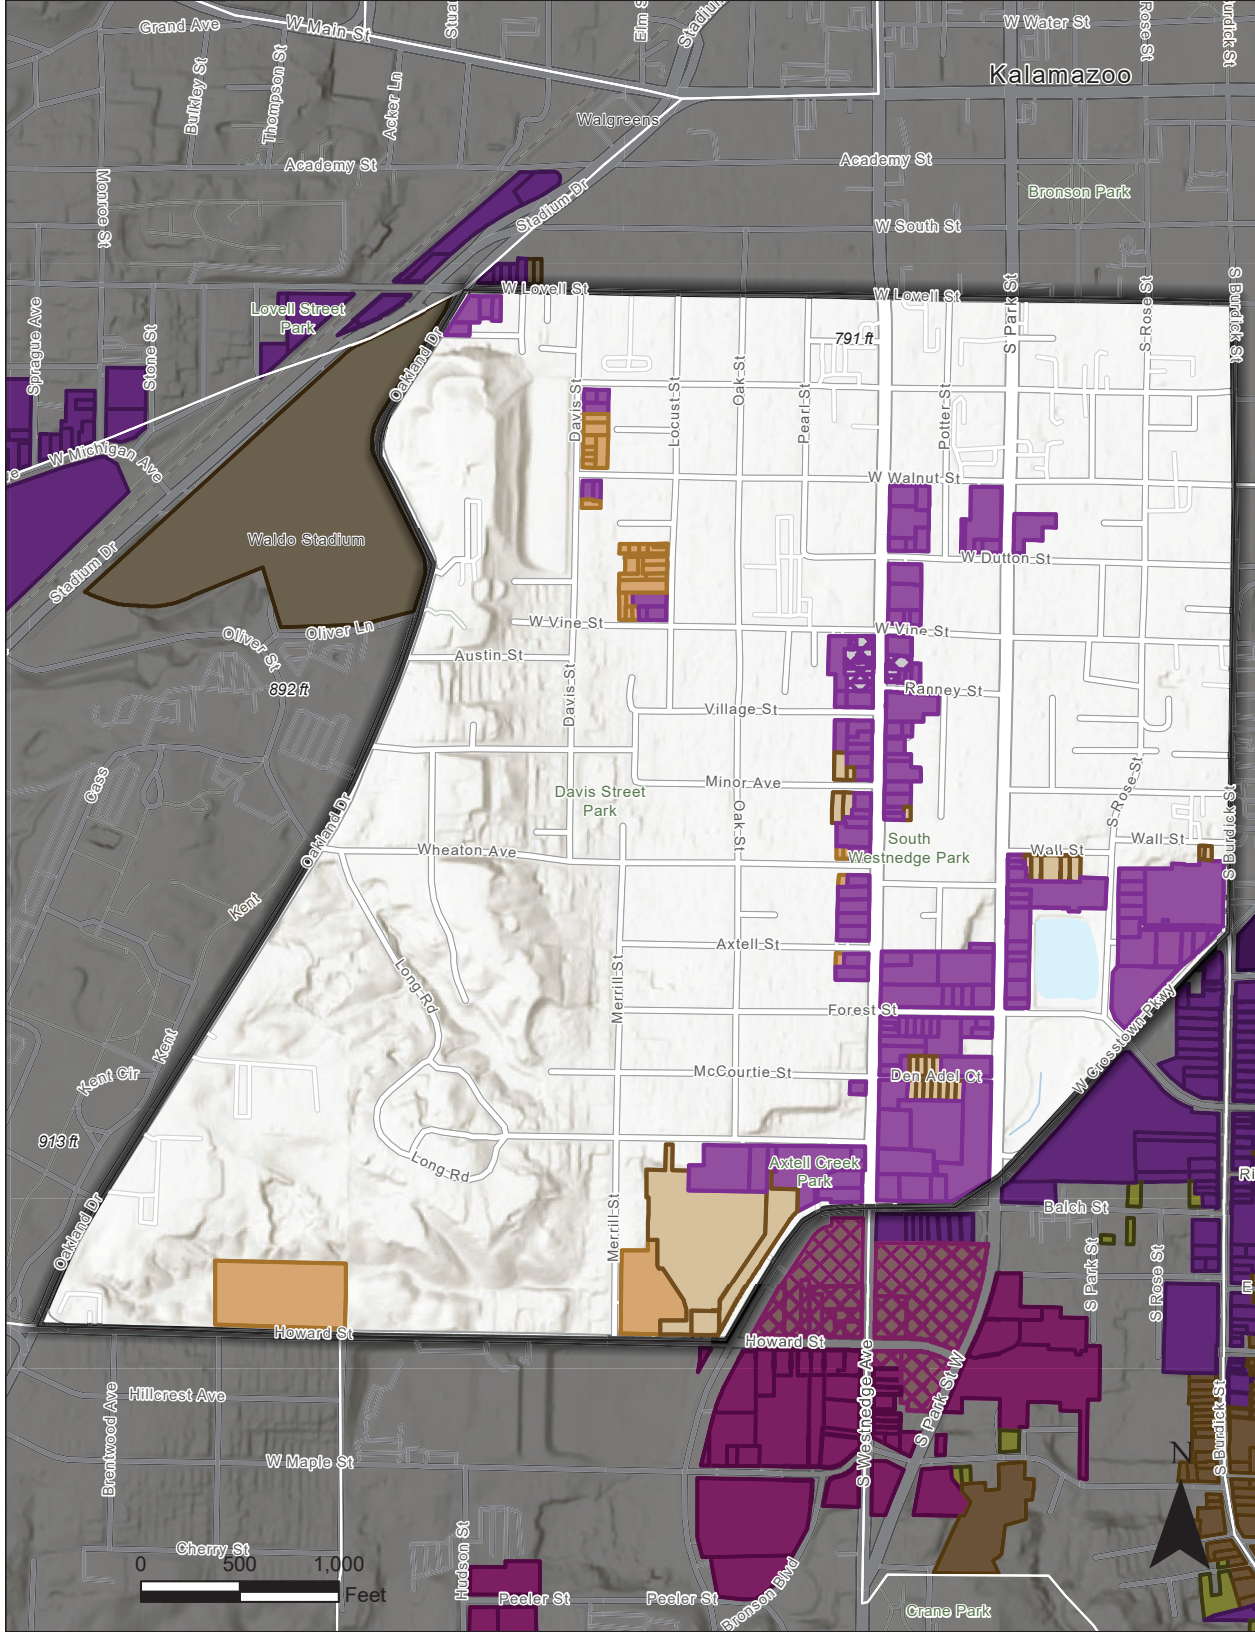

Neighborhood: Vine

Proposed Zoning

- LW1
- Neighborhood Node
- RM15
- RM36
- Neighborhood

MAP DESCRIPTION:

This map shows parcels and their proposed zoning district. Parcels not shown on the map are not being considered for rezoning.

DISCLAIMER:

This map is a user-generated public output from a mapping software and is for reference only. Data layers on this map may or may not be accurate, current, or otherwise reliable. THIS MAP IS NOT TO BE USED FOR NAVIGATION. The changes shown on this map have not been finalized.

Learn about Proposed Updates to the

Zoning Code & Map

This project includes changes to commercial zoning districts & commercial development standards.

Review these changes at www.imaginekalamazoo.com/projects/zoningupdates.

These changes are intended to:

- Update old or out-of-date standards, some which were created in 2005.
- Align the Zoning Code with Imagine Kalamazoo & the 2025 Master Plan.
- Support economic development & community investment through better written & streamlined rules.

Utilice este código QR para esta información en español.

QUESTIONS? Contact 311 - OR - Christina Anderson, City Planner/CPED Deputy Director. andersonc@kalamazoozcity.org