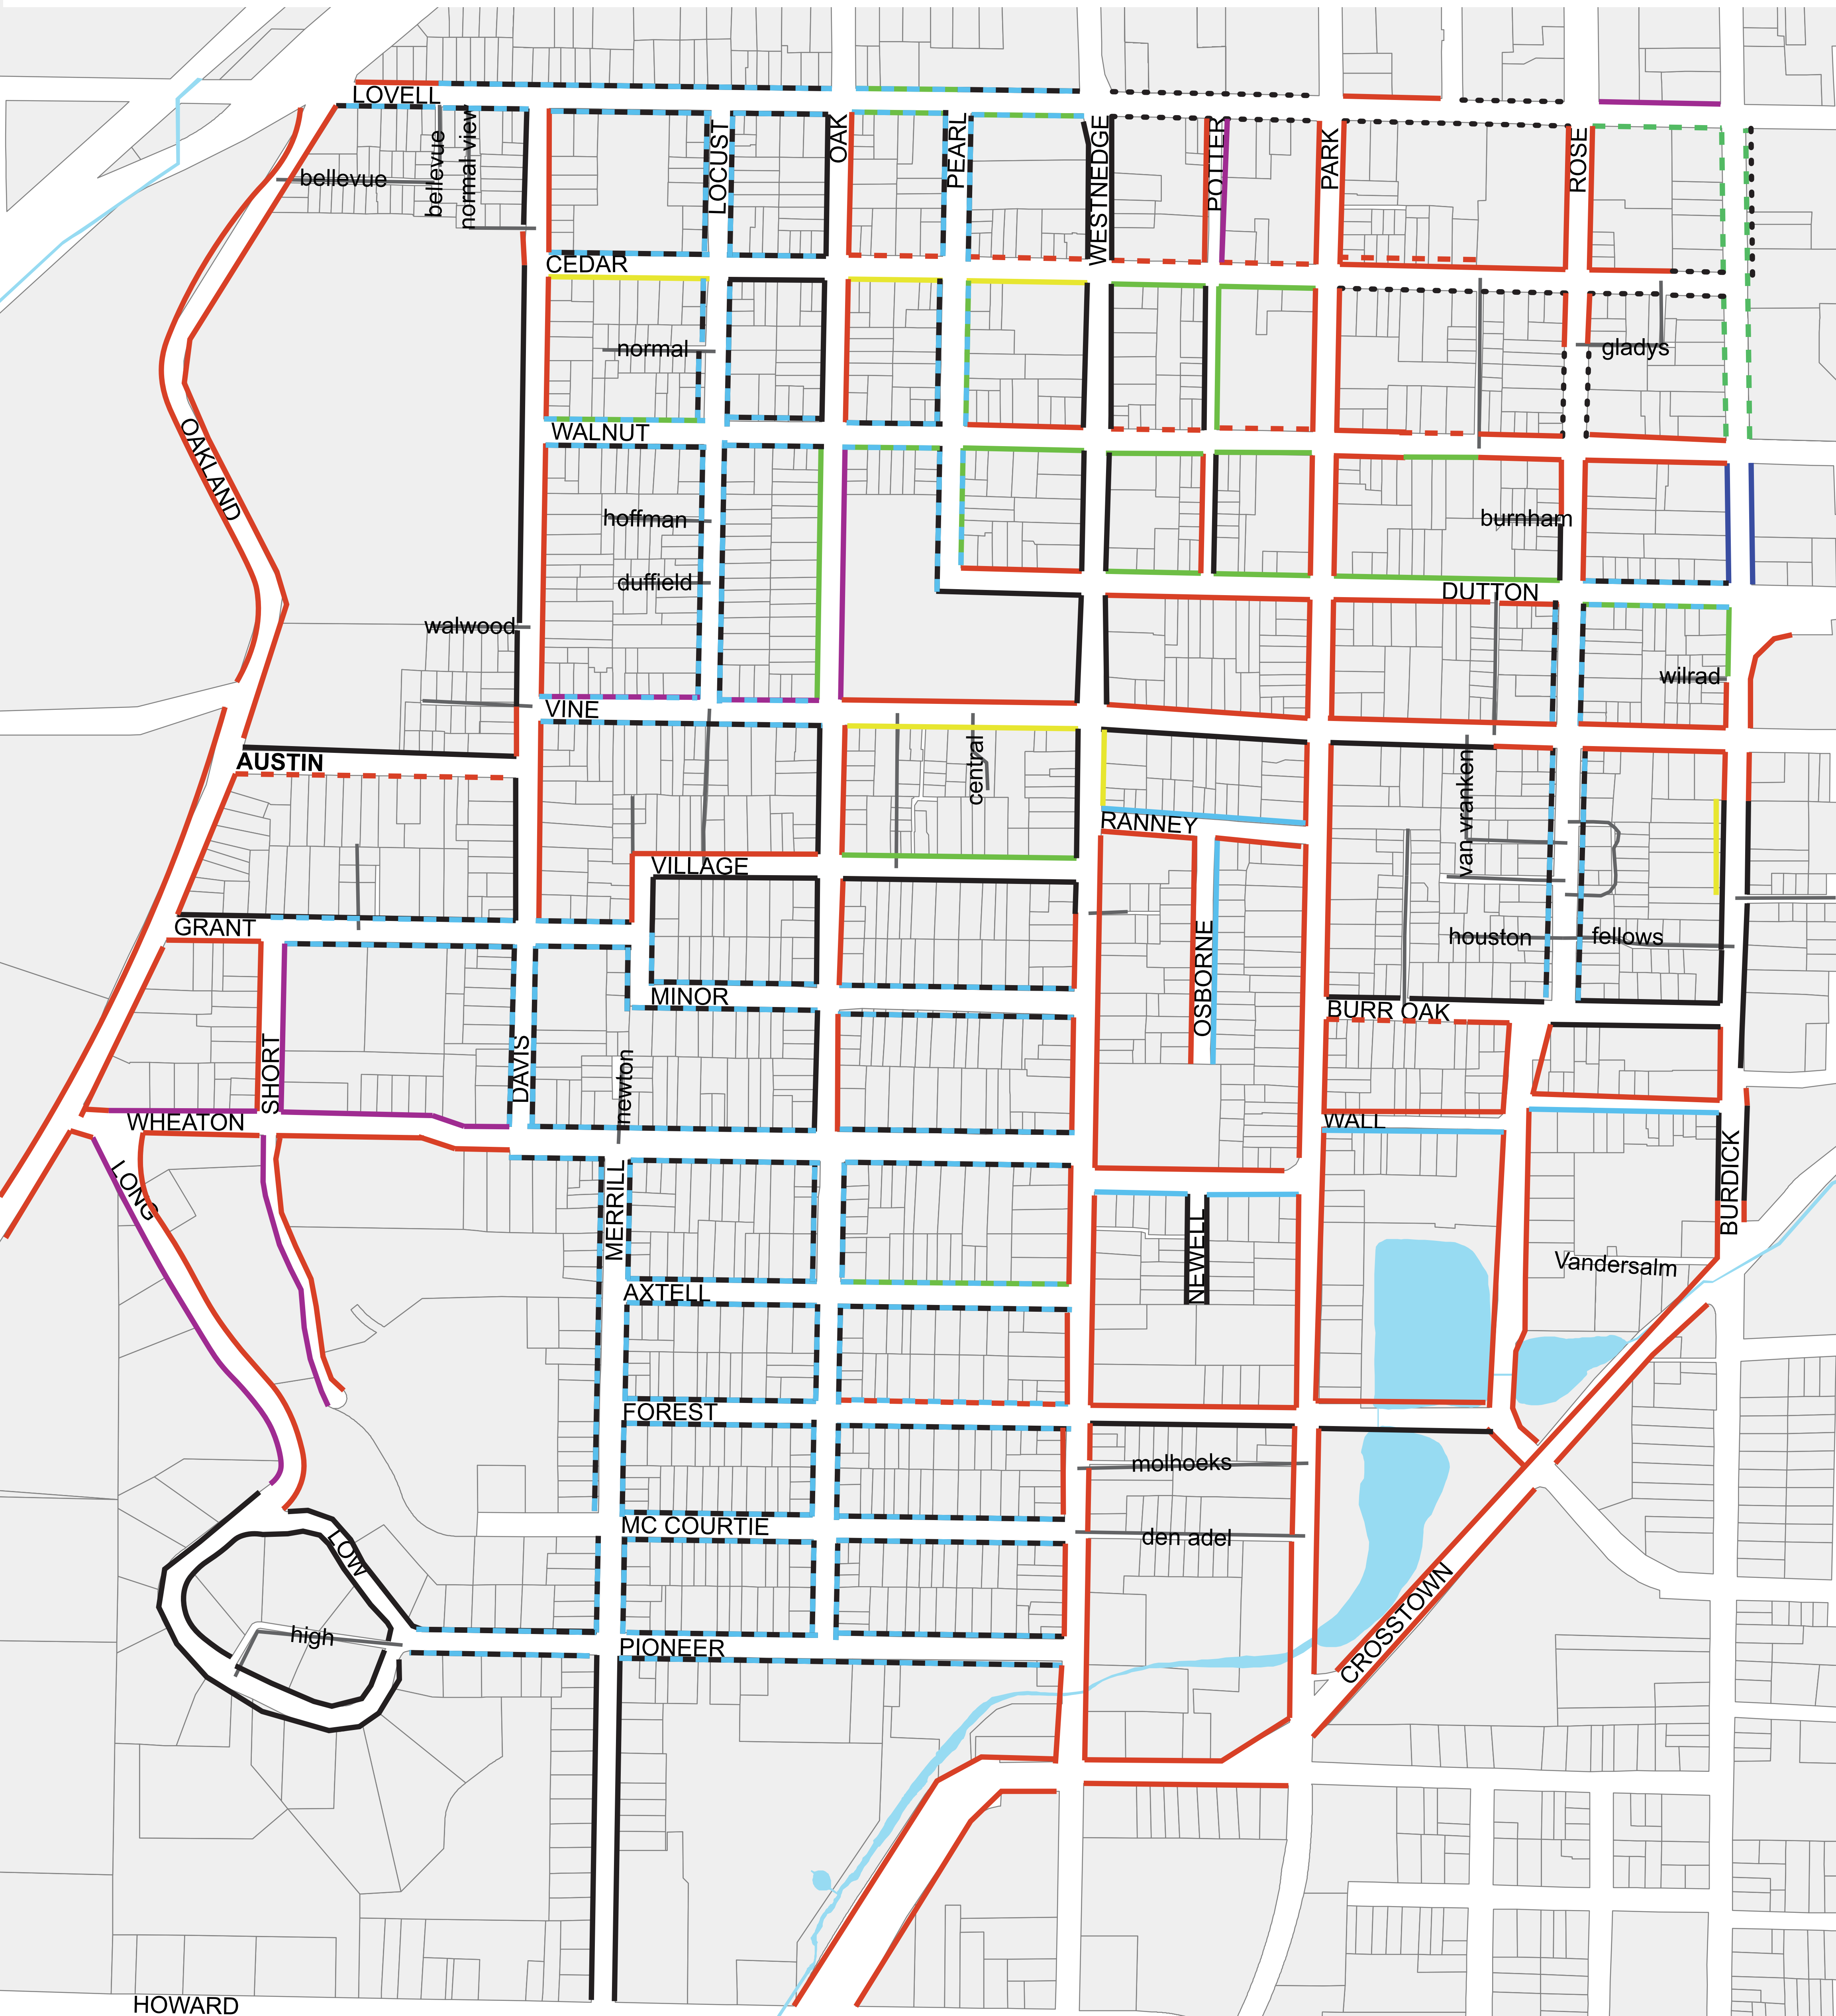

EXISTING PARKING REGULATIONS

THINGS WE HAVE HEARD:

Need more uniformity in parking regulations throughout the neighborhood. Different regulations can be confusing and difficult to navigate

&

Need more overnight parking. Both homeowners and renters want more overnight parking options.

note: Courts are privately owned and are not included in this project

Current Parking Regulations

- NO DAYTIME RESTRICTIONS
- NO PARKING
- - - NO PARKING except Sunday
- No Weekday Parking 7-5pm
- - - ALT NIGHT
- Night Parking allowed/ No Day Restrictions
- 90 min
- 1 HR
- 2 HR
- 3 HR
- Metered

CURRENT PARKING CAPACITY

2,111 Daytime Parking Spots

1,019 Total Overnight Parking Spots

541 Overnight Parking Spots on any given night