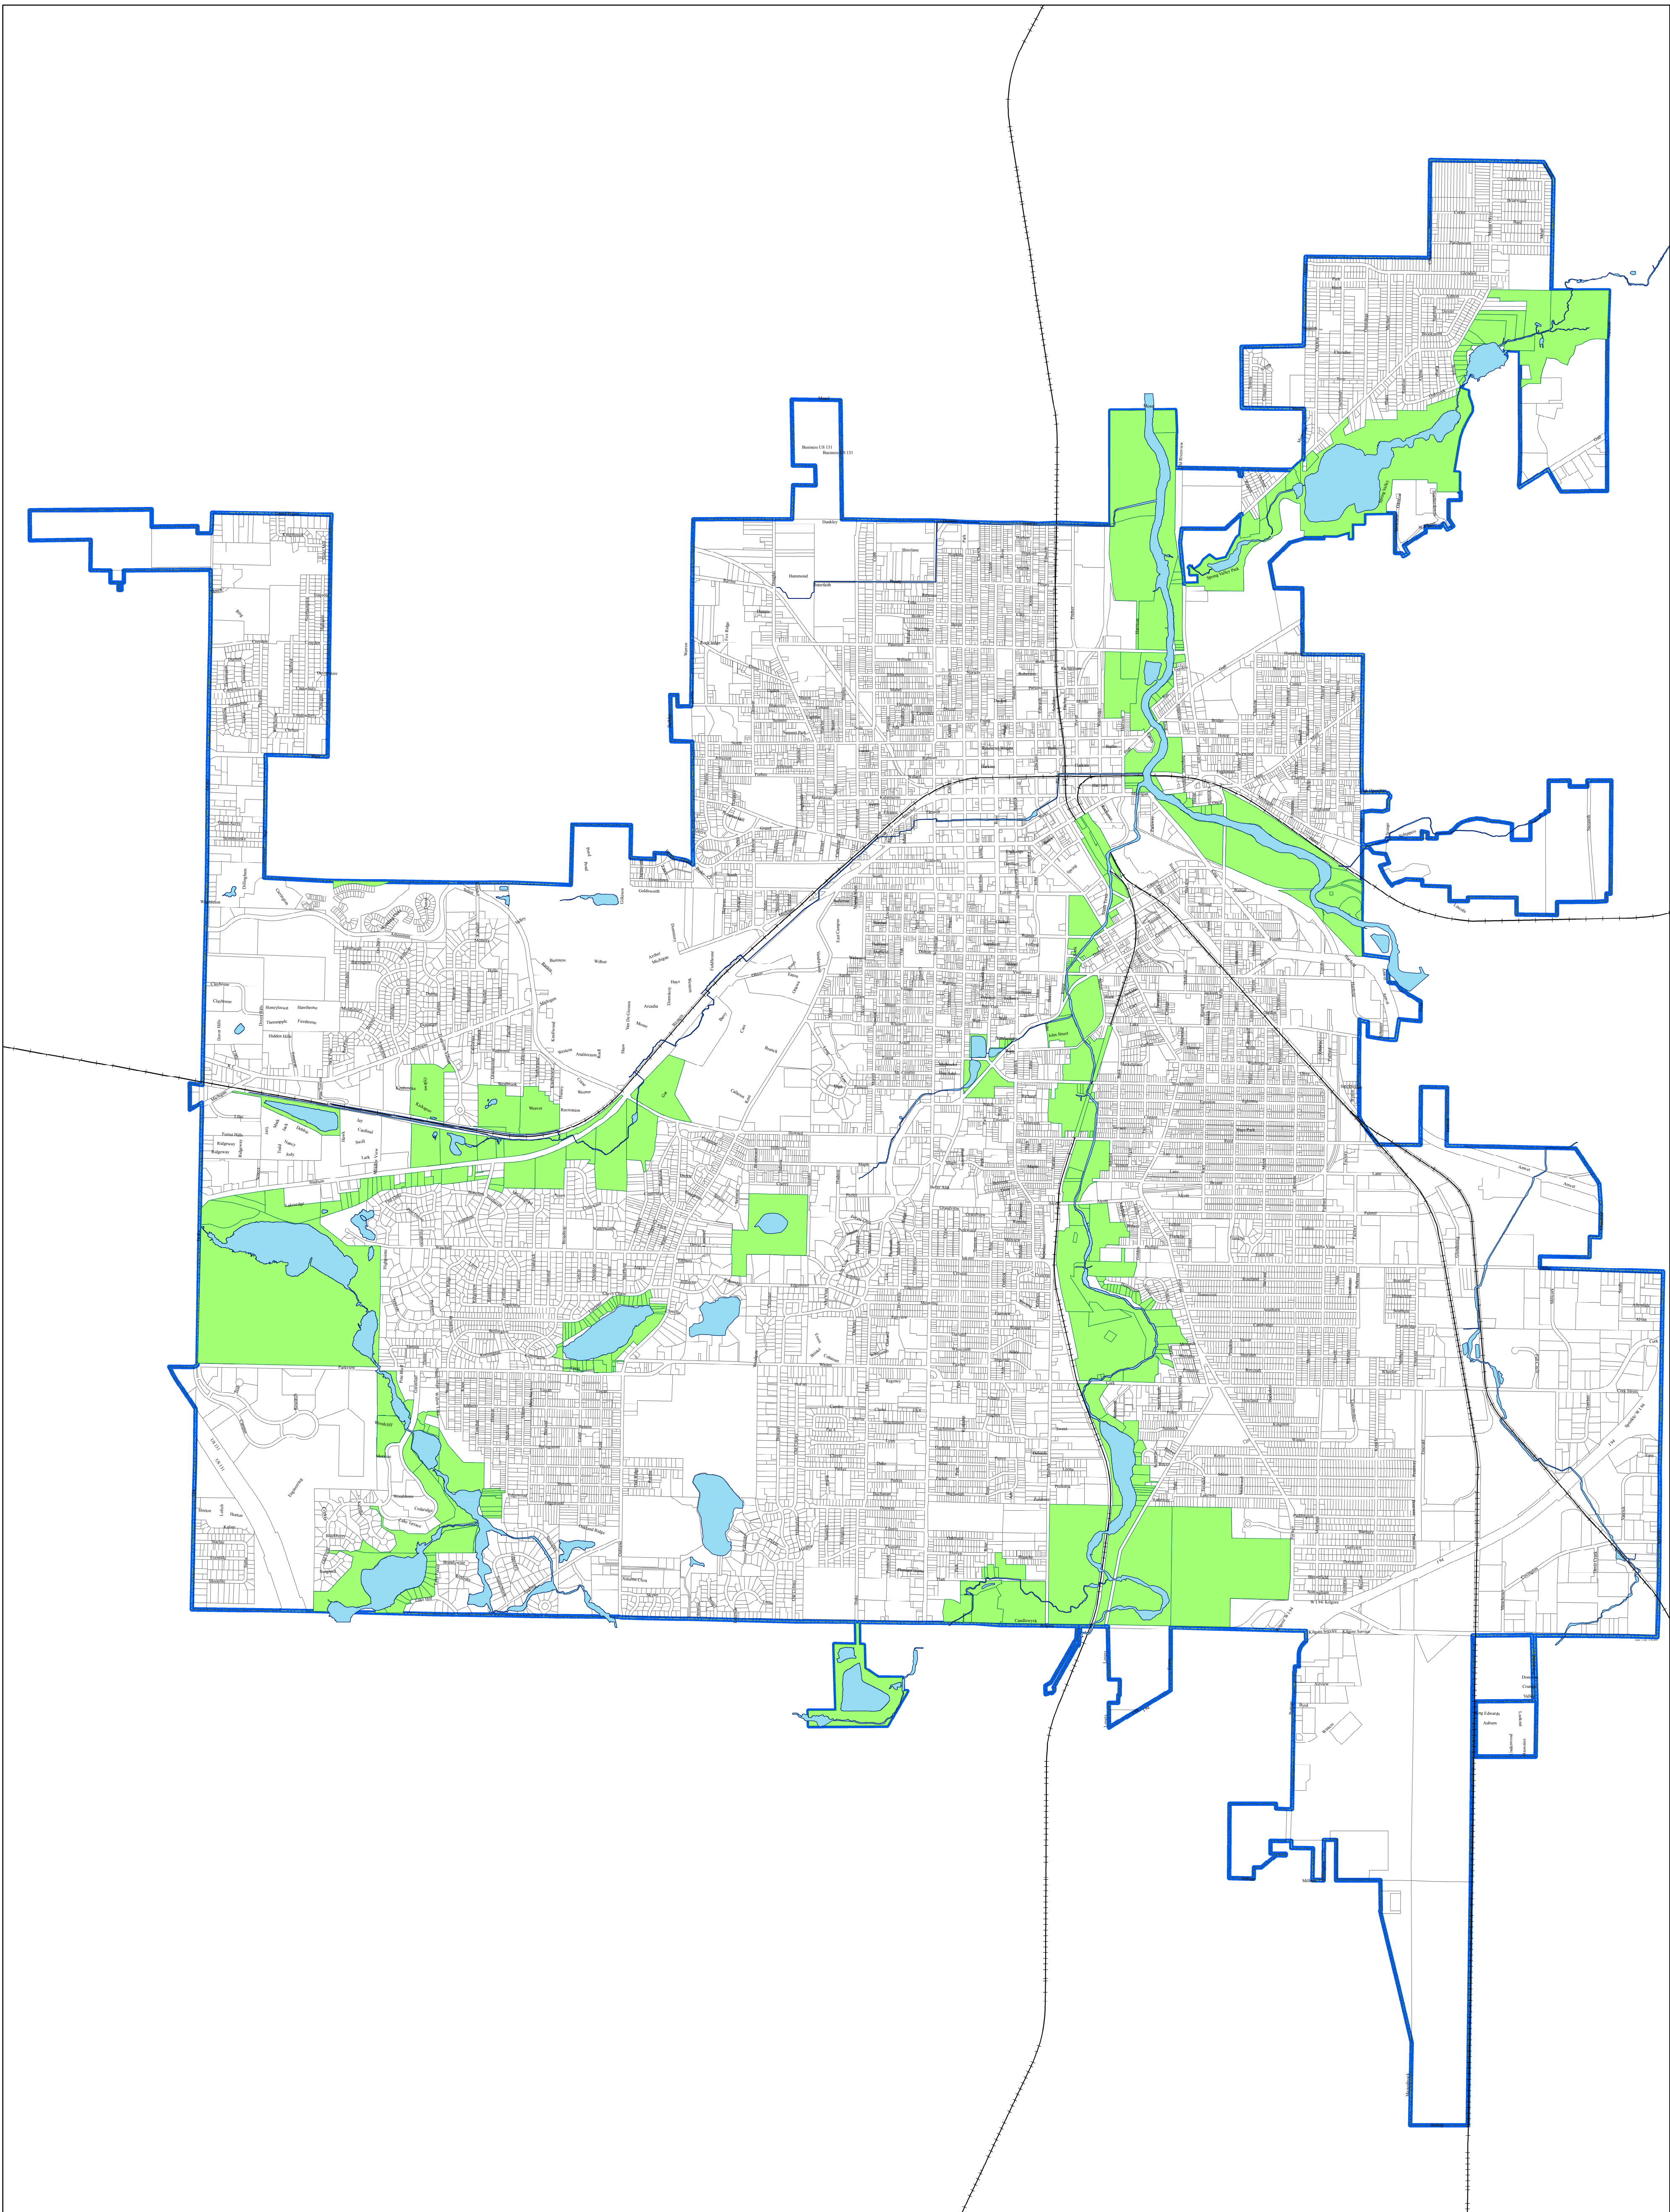

# NATURAL FEATURES PROTECTION OVERLAY DISTRICT

**LEGEND**

- Surface Water
- Natural Features Protection Overlay
- Parcel
- Railroads
- City Limits